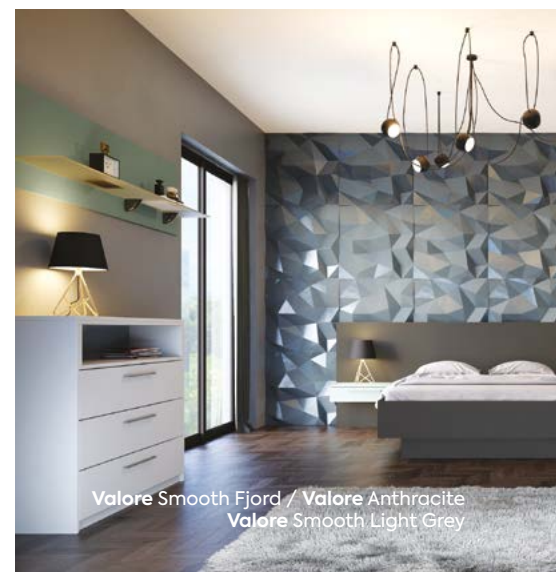

Shaker Bedrooms

Bella Matt Stone Grey
Style: Tullymore

Shaker Bedrooms

Bella Matt Dove Grey
Style: Shaker

Valore Urban Oak

Valore Smooth Light Grey
Valore Driftwood Light Grey

Valore Smooth Fjord / Valore Anthracite
Valore Smooth Light Grey