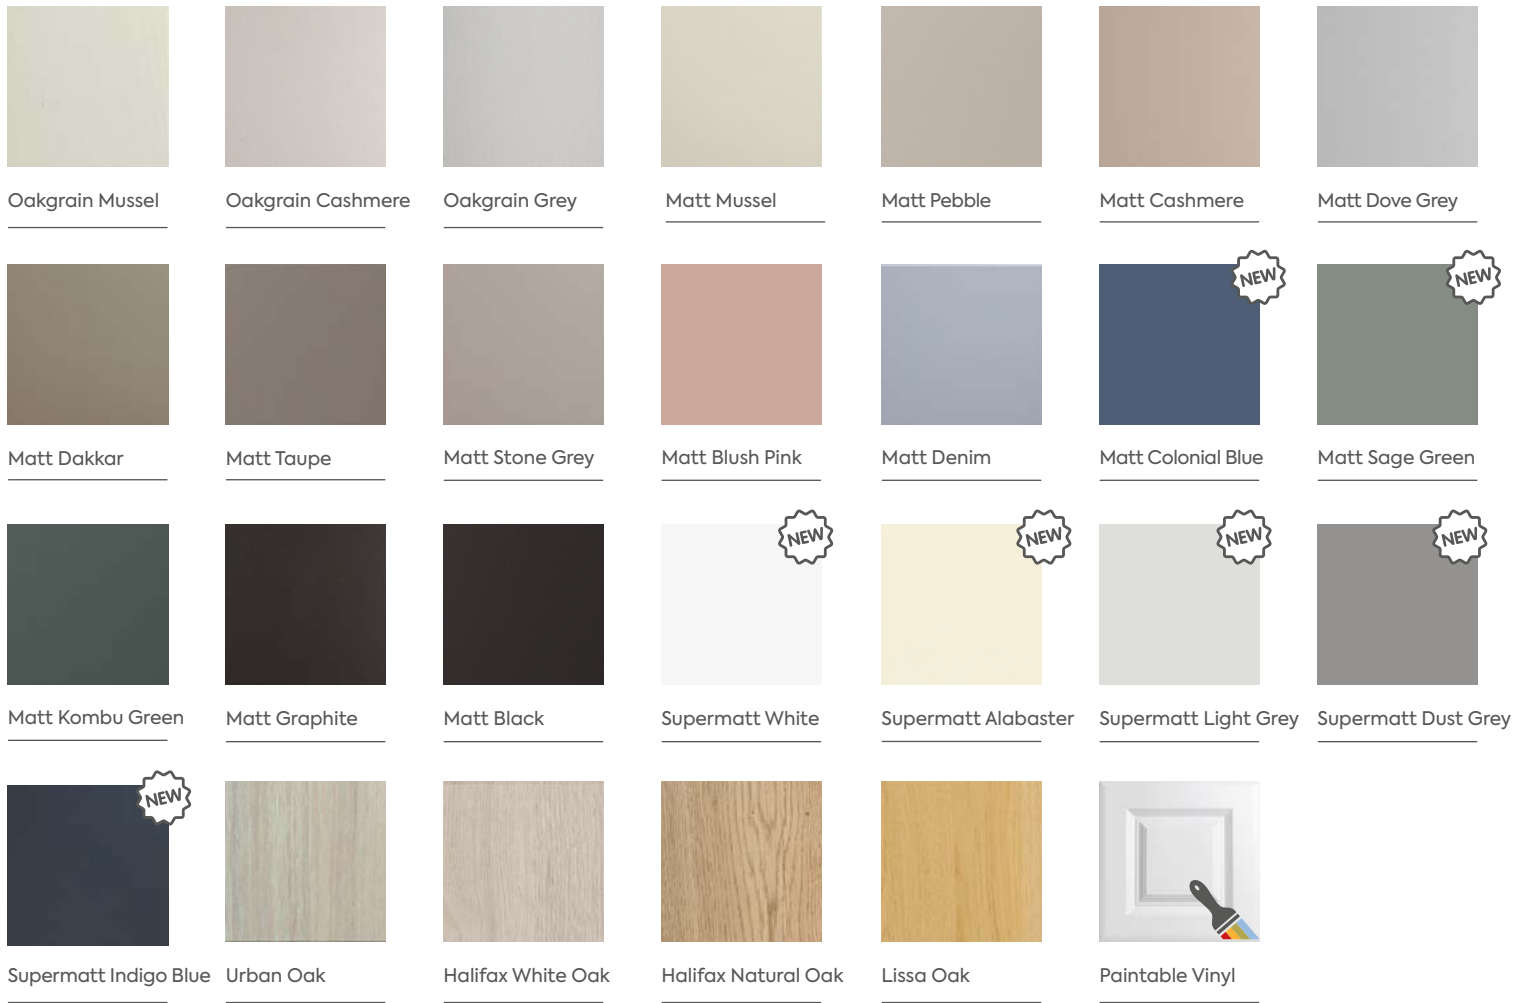

High Gloss White

High Gloss Cream

High Gloss Light Grey

High Gloss Dust Grey

High Gloss Cashmere

Porcelain White

Satin White

Super White Ash

Ivory

Vanilla

Opengrain White

Oakgrain Cream

Please note colour swatches represented in this document are for reference only and final purchasing decisions should only be made after viewing a physical swatch or sample door.