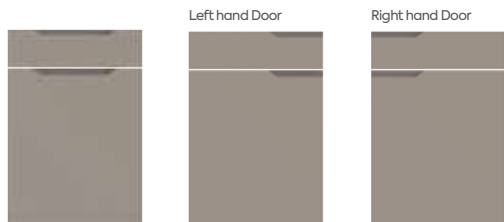

Integra
(Full Handle Option)

(Not available in High Gloss Colours)

Knebworth (Stopped Handle Option)

(Not available in High Gloss Colours)